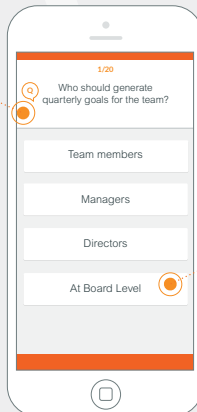

Gather powerful business insights through surveys

Vibe Surveys is the powerful online survey tool enabling PwC teams to survey their members and clients in an efficient and secure way. Through intuitive, easy-to-use polling features, Vibe Surveys allows teams to keep their finger on the pulse of their people and projects.

Customized to your team

Easily add your teams logo to brand the survey.

Mobile first, compatible on all platforms

Built in responsive HTML5, adapts to any screen size.

Uncomplicated user friendly interface

Clean & clear questions and response options.

Simple click & go to next question

Full flexibility with 9 response types, from multiple choice to range sliders.

Secure admin user log in

Email and password access to the admin dashboard ensures security.

Quick survey creation & distribution

Surveys are easy to create, add questions and suitable response inputs.

Clone, update and tweak surveys

Clone existing surveys and update questions asked.

Easy to analyse results