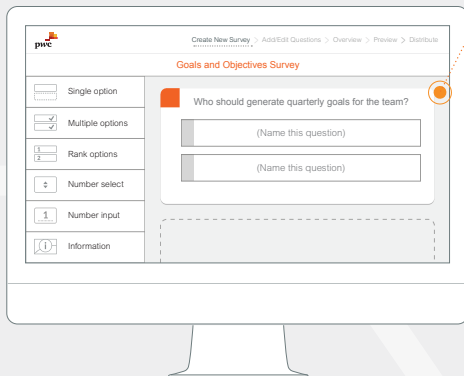

Clean & clear questions and response options.

Simple click & go to next question

Full flexibility with 9 response types, from multiple choice to range sliders.

Secure admin user log in

Email and password access to the admin dashboard ensures security.

Quick survey creation & distribution

Surveys are easy to create, add questions and suitable response inputs.

Clone, update and tweak surveys

Clone existing surveys and update questions asked.

Easy to analyse results