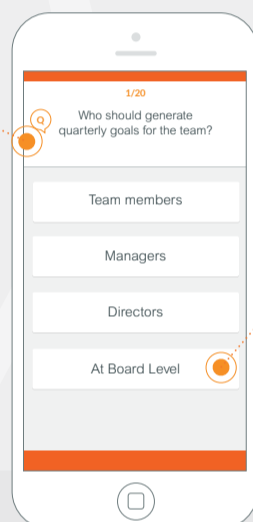

Gather powerful business insights through surveys

Vibe Surveys is the powerful online survey tool enabling PwC teams to survey their members and clients in an efficient and secure way.

Through intuitive, easy-to-use polling features, Vibe Surveys allows teams to keep their finger on the pulse of their people and projects.

Customized to your team

Easily add your teams logo to brand the survey.

Mobile first, compatible on all platforms

Built in responsive HTML5, adapts to any screen size.

Uncomplicated user friendly interface

Clean & clear questions and response options.

Simple click & go to next question

Full flexibility with 9 response types, from multiple choice to range sliders.

Secure admin user log in

Email and password access to the admin dashboard ensures security.

Quick survey creation & distribution

Surveys are easy to create, add questions and suitable response inputs.

Clone, update and tweak surveys

Clone existing surveys and update questions asked.

Track Completion Rate