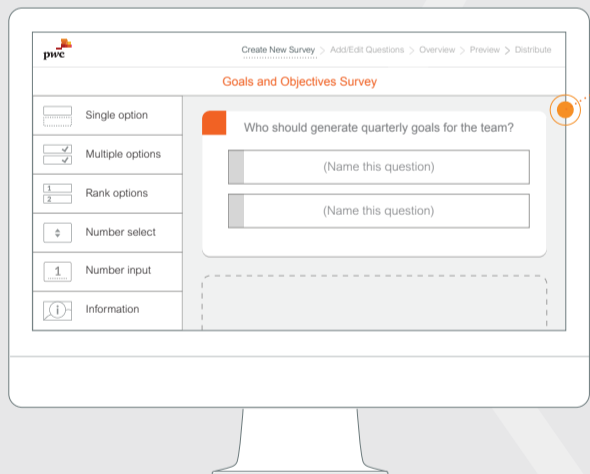

Clean & clear questions and response options.

Simple click & go to next question

Full flexibility with 9 response types, from multiple choice to range sliders.

Secure admin user log in

Email and password access to the admin dashboard ensures security.

Quick survey creation & distribution

Surveys are easy to create, add questions and suitable response inputs.

Clone, update and tweak surveys

Clone existing surveys and update questions asked.

Track Completion Rate