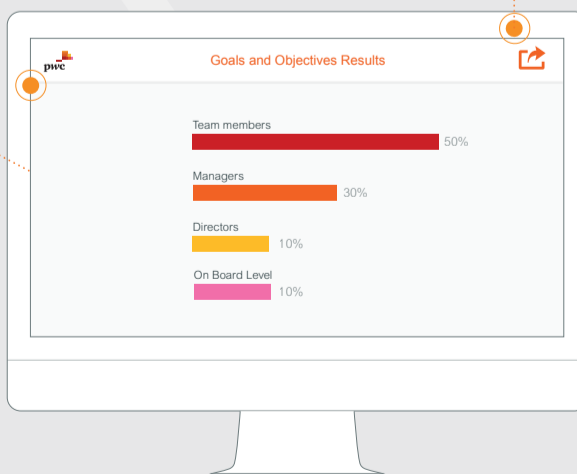

Quick survey creation & distribution

Surveys are easy to create, add questions and suitable response inputs.

Clone, update and tweak surveys

Clone existing surveys and update questions asked.

Track Completion Rate

Distribute the surveys easily and accurately track their completion.

Easy to analyse results

Beautifully presented survey results give actionable insights.

Securely hosted survey platform

Your data is securely hosted using Amazon Web Service (AWS) technology, complying with ISO27001 and PCI Level 1.